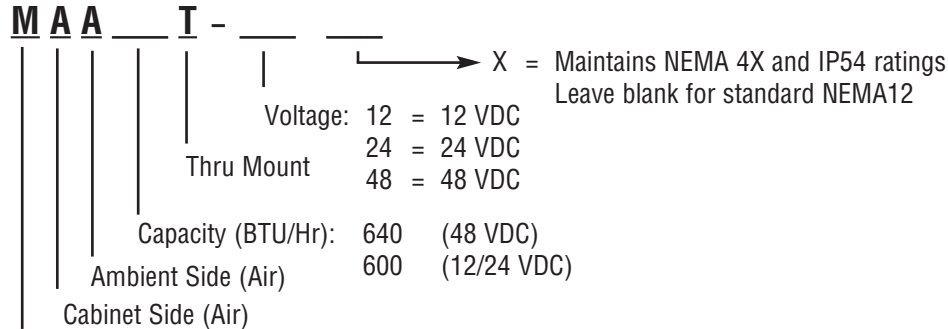

Wiring Schematic (Power Connector)

Model Number Nomenclature

Position	Description
1	TEC +
2	TEC -
3	FAN +
4	FAN -

MELCOR

Specifications:

Model:	MAA600T-12	MAA600T-24	MAA640T-48
Capacity	600 BTU/Hr (176 Watts)	600 BTU/Hr (176 Watts)	640 BTU/Hr (188 Watts)
Input Voltage	12 VDC	24 VDC	48 VDC
Max. Ambient Temp.**	140°F / 60°C	140°F / 60°C	140°F / 60°C
Current (Running)	29.0 amps	14.5 amps	9.0 amps
Weight	16.3 lbs. (7.4 kg)	16.3 lbs. (7.4 kg)	16.3 lbs. (7.4 kg)
Rating Maintained	NEMA 12 or 4X / IP54	NEMA 12 or 4X / IP54	NEMA 12 or 4X / IP54
Overall Dimensions	10" H x 7" W x 9.6" D 254mm x 178mm x 244mm	10" H x 7" W x 9.6" D 254mm x 178mm x 244mm	10" H x 7" W x 9.6" D 254mm x 178mm x 244mm

** Consult MELCOR for higher ambient temperature.