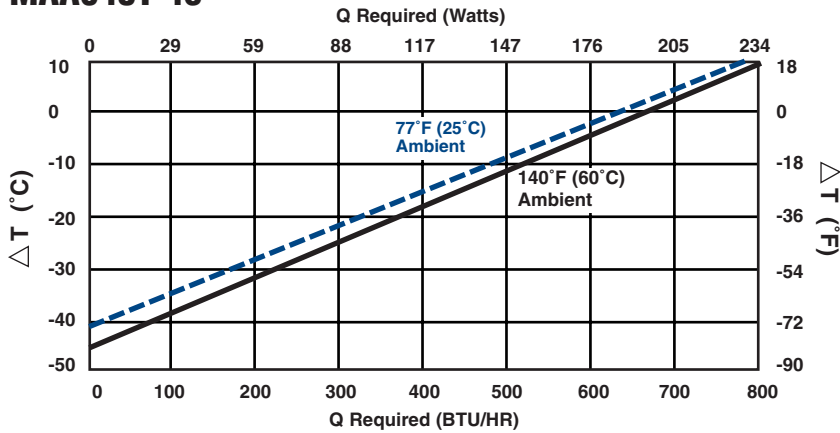

Performance Curves:

MAA640T-48