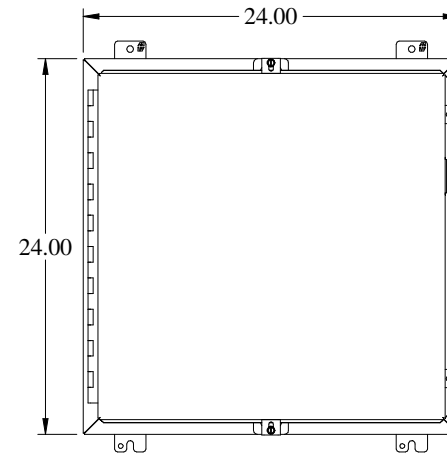

PART No. 1418N4ALJ8

for more information visit
www.hammsg.com

Data subject to change without notice

Isometric drawing Not to Scale

INNER PANEL

BACK VIEW

LEFT SIDE VIEW

FRONT VIEW

BOTTOM VIEW

TOP VIEW

ISOMETRIC VIEW

RIGHT SIDE VIEW