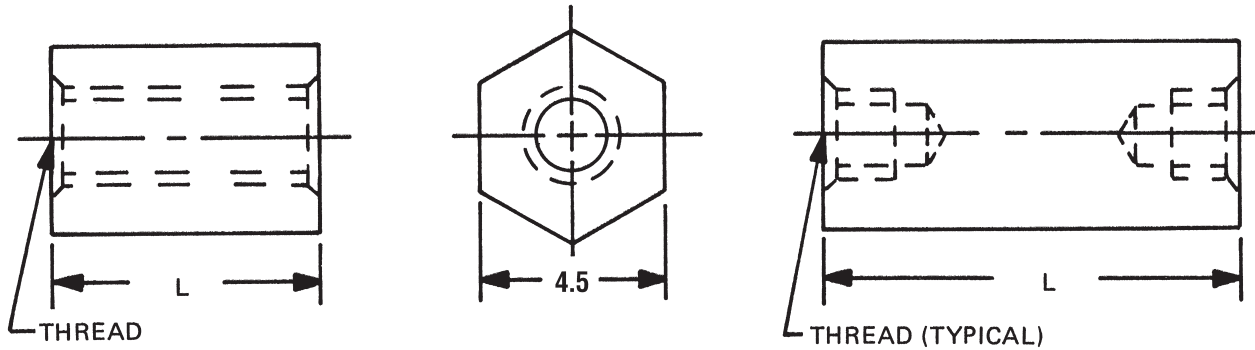

4.5mm HEX FEMALE STANDOFFS

See page 7M for thread depth chart
 See page 6M for finish codes
 For non-standard parts contact Sales Office

LENGTH	PART NO.
3	M1250
4	M1251
5	M1252
6	M1253
7	M1254
8	M1255
9	M1256
10	M1257
11	M1258
12	M1259
13	M1260
14	M1261
15	M1262
16	M1263
17	M1264
18	M1265

LENGTH	PART NO.
19	M1266
20	M1267
21	M1268
22	M1269
23	M1270
24	M1271
25	M1272
28	M1273
31	M1274
34	M1275
37	M1276
40	M1277
43	M1278
46	M1279
49	M1280
52	M1281

THREAD	CODE
M2.5x0.45	2545
M3x0.5	3005

MATERIAL	CODE	RoHS
Aluminum	AL	YES
Brass	B	YES
Stainless Steel	SS	YES
Steel	S	YES
Nylon	N	YES