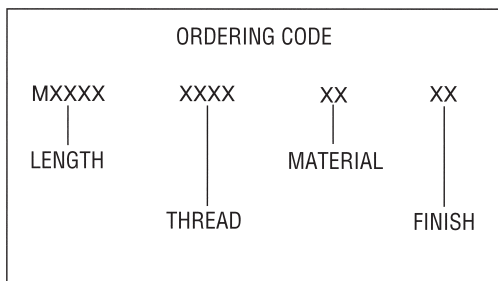

4.5mm HEX FEMALE STANDOFFS

See page 7M for thread depth chart
 See page 6M for finish codes
 For non-standard parts contact Sales Office

LENGTH	PART NO.
3	M1250
4	M1251
5	M1252
6	M1253
7	M1254
8	M1255
9	M1256
10	M1257
11	M1258
12	M1259
13	M1260
14	M1261
15	M1262
16	M1263
17	M1264
18	M1265

LENGTH	PART NO.
19	M1266
20	M1267
21	M1268
22	M1269
23	M1270
24	M1271
25	M1272
28	M1273
31	M1274
34	M1275
37	M1276
40	M1277
43	M1278
46	M1279
49	M1280
52	M1281

THREAD	CODE
M2.5x0.45	2545
M3x0.5	3005

MATERIAL	CODE	RoHS
Aluminum	AL	YES
Brass	B	YES
Stainless Steel	SS	YES
Steel	S	YES
Nylon	N	YES